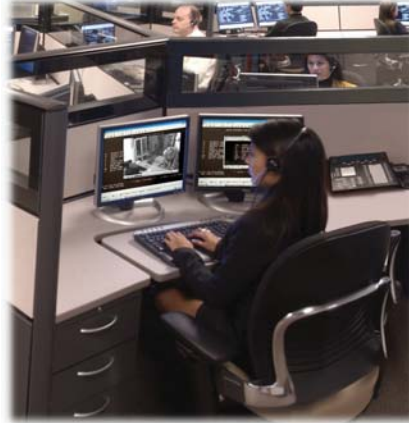

With Videofied (a Video Verified Alarm) HPI keeps 24/7/365 watch over your property. Better than a normally blind alarm system and more effective and much, much cheaper than a guard or watchman a Videofied alarm goes straight to HPI's Central Station dispatcher who can then see the intruder and provide police the information that will get your alarm a priority response. Saving time, getting results!

The dispatcher is not blindly sending police or you to an unknown, possibly false alarm. They see what triggered the alarm. The dispatcher can quickly determine if the alarm is valid and dispatch police immediately without having to make calls to verify. The police are told that HPI has verified thru video that, "an intruder is on the property". Police respond quicker because they know it's a crime-in-progress.