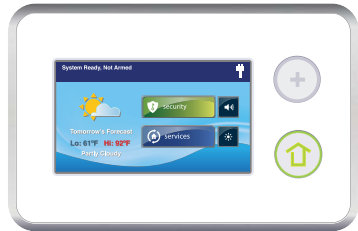

WHAT HOME SECURITY SHOULD BE.

PROTECTION

Every peripheral product that 2GIG manufactures communicates seamlessly with the 2GIG Control Panel. All of the peripheral sensors sold by 2GIG know what type of sensor they are, making installation faster than ever. Communication is instantaneous when programming in peripheral sensors to the 2GIG Control Panel, so you don't waste your time. 2GIG peripherals are 2GIG innovation.

WIRELESS SECONDARY TOUCH SCREEN KEYPAD