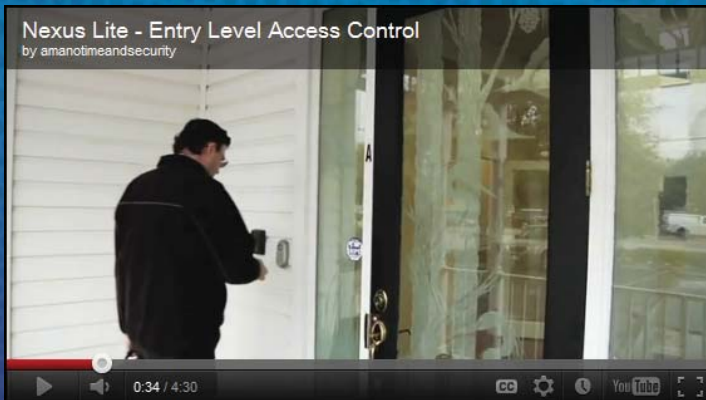

nexus LITE

Access Control at Your Fingertips

- Color TFT touch screen display
- Support for up to 8 doors (Anti-passback)
- Completely functional standalone system
- Onboard web application
- Data exports to CSV from web browser

Nexus Lite - Entry Level Access Control
by amanotimeandsecurity