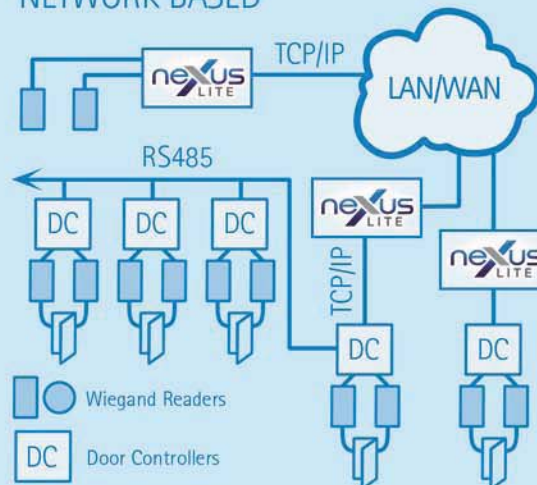

NETWORK BASED

Authorized Dealer:

800-229-6693

License# EF000020

DEPENDABLE
Security & Fire Systems since 1979

AMANO
Time & Security Division