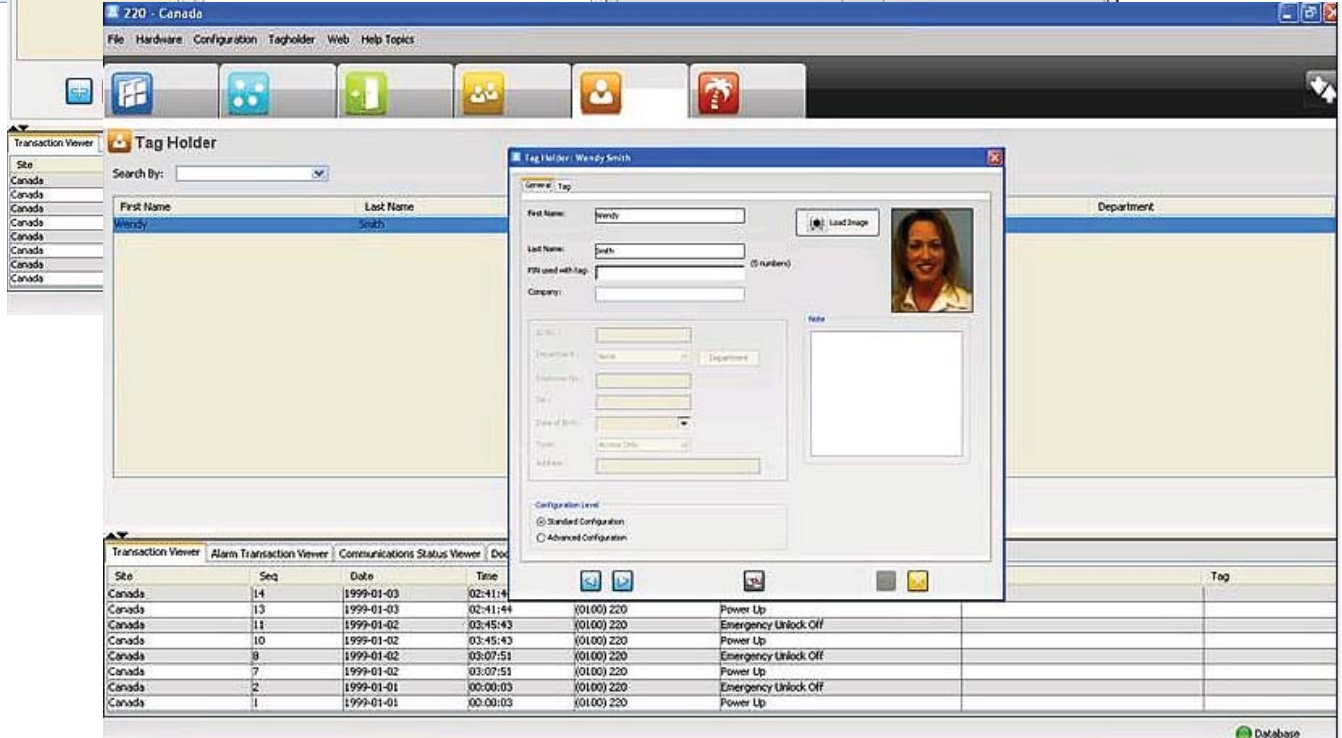

### System Configuration Options

#### NETWORK BASED

Authorized Dealer:

**800-229-6693**

License# EF000020

**DEPENDABLE**  
Security & Fire Systems since 1979

**AMANO**  
Time & Security Division

Serving Florida's Homes & Businesses since 1979 with System Sales, Installation, Monitoring, Inspections and Repair Services

# Amano Nexus Lite Access Control Management Software Screens

The NexusLite uses an IP Remote Communications protocol so it can be managed on site or over the internet through your PC Browser.

Easy to use interface!