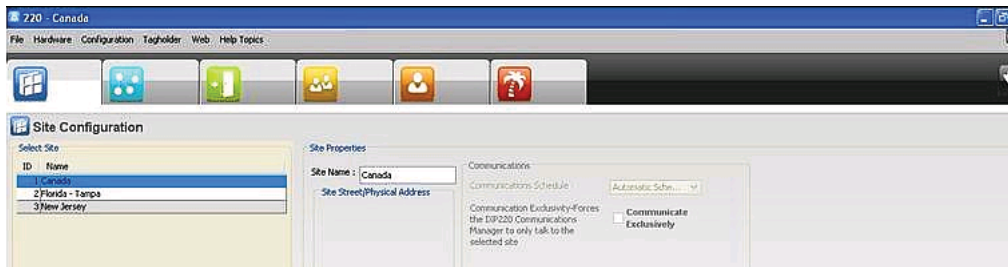

Serving Florida's Homes & Businesses since 1979 with System Sales, Installation, Monitoring, Inspections and Repair Services

Statewide Service: 800-229-6693 ~ Central Station Dispatch: 866-726-2742 ~ Bookkeeping: 800-366-8005 ~ FAX: 800-366-8053

Amano Nexus Lite Access Control Management Software Screens

The NexusLite uses an IP Remote Communications protocol so it can be managed on site or over the internet through your PC Browser.

Easy to use interface!